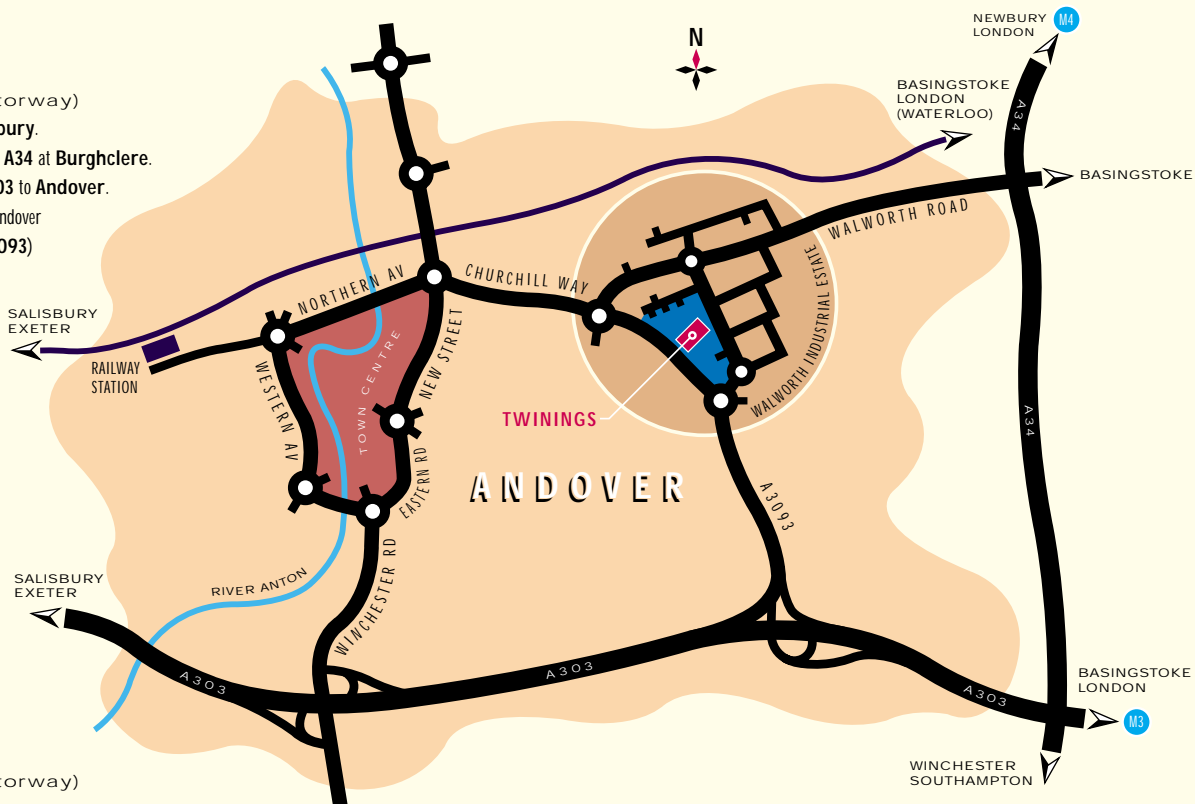

HA HEATHROW AIRPORT
GA GATWICK AIRPORT
SA SOUTHAMPTON AIRPORT
BA BOURNEMOUTH AIRPORT

DETAILED MAP OF

WALWORTH INDUSTRIAL ESTATE

Arriving by Road (M4 Motorway)

- Leave at **Exit 13** take the **A34** to **Newbury**.
- Take the **Newbury bypass** rejoining the **A34** at **Burghclere**.
- After approximately 12 miles join the **A303** to **Andover**.
- After approximately 8 miles take exit to Andover (signposted **Walworth Ind Est. A3093**)
- Take second exit at roundabout, along **Columbus Way**.
- Take first exit at roundabout, along **Doughty Way/South Way**.
- **Twining's** is 200 yds on the left.

OVERVIEW OF ANDOVER

Arriving by Road (M3 Motorway)

- Leave at **Exit 8** take the **A303** to Exeter.
- After approx 16 miles take exit to **Andover** (signposted **Walworth Ind Est. A3093**).
- After 1/2 mile take the second exit at the first roundabout (signposted **Walworth Ind Est**).
- Take second exit at roundabout, along **Columbus Way**.
- Take first exit at roundabout, along **Doughty Way/South Way**.
- **Twining's** is 200 yds on the left.