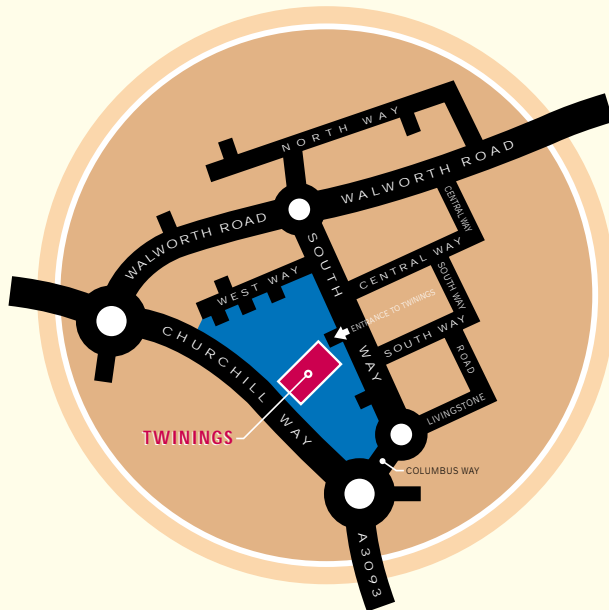

HA HEATHROW AIRPORT
GA GATWICK AIRPORT
SA SOUTHAMPTON AIRPORT
BA BOURNEMOUTH AIRPORT

DETAILED MAP OF

WALWORTH INDUSTRIAL ESTATE

Arriving by Road (M4 Motorway)

- Leave at **Exit 13** take the **A34** to **Newbury**.
- Take the **Newbury bypass** rejoining the **A34** at **Burghclere**.
- After approximately 12 miles join the **A303** to **Andover**.
- After approximately 8 miles take exit to Andover (signposted **Walworth Ind Est. A3093**)
- Take second exit at roundabout, along **Columbus Way**.
- Take first exit at roundabout, along **Doughty Way/South Way**.
- **Twining's** is 200 yds on the left.

OVERVIEW OF ANDOVER

Arriving by Road (M3 Motorway)

- Leave at **Exit 8** take the **A303** to Exeter.
- After approx 16 miles take exit to **Andover** (signposted **Walworth Ind Est. A3093**).
- After 1/2 mile take the second exit at the first roundabout (signposted **Walworth Ind Est**).
- Take second exit at roundabout, along **Columbus Way**.
- Take first exit at roundabout, along **Doughty Way/South Way**.
- **Twining's** is 200 yds on the left.